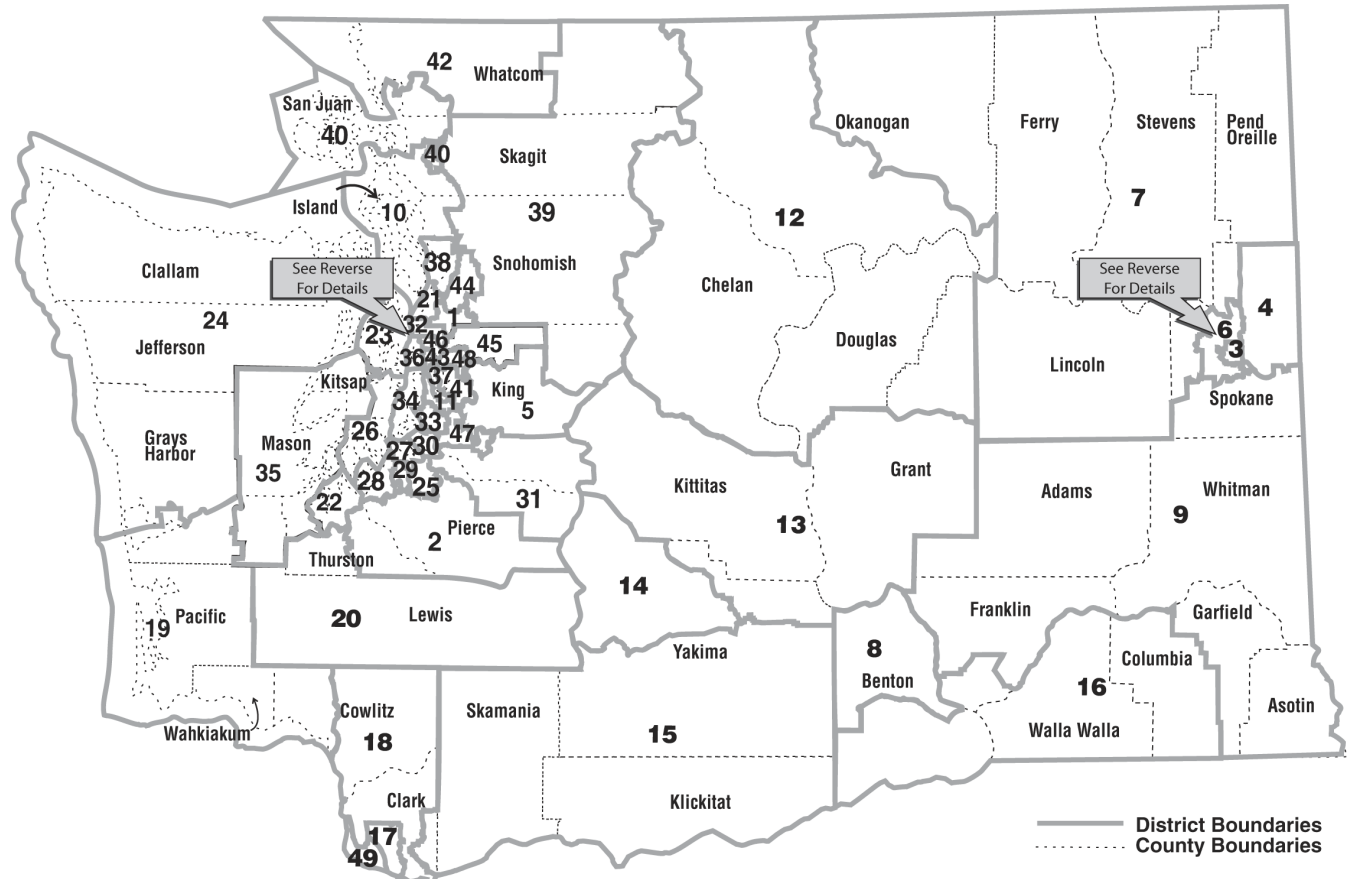

Statewide Legislative District Map With Legislative Members

DISTRICT 1 Sen. Rosemary McAuliffe, D Rep. Derek Stanford, D Rep. Luis Moscoso, D	DISTRICT 11 Sen. Margarita Prentice, D Rep. Zack Hudgins, D Rep. Bob Hasegawa, D	DISTRICT 21 Sen. Paul H. Shin, D Rep. Mary Helen Roberts, D Rep. Marko Liias, D	DISTRICT 31 Sen. Pam Roach, R Rep. Cathy Dahlquist, R Rep. Christopher Hurst, D	DISTRICT 41 Sen. Steve Litzow, R Rep. Marcie Maxwell, D Rep. Judy Clibborn, D
DISTRICT 2 Sen. Randi Becker, R Rep. Jim McCune, R Rep. J.T. Wilcox R	DISTRICT 12 Sen. Linda Evans Parlette, R Rep. Cary Condotta, R Rep. Mike Armstrong, R	DISTRICT 22 Sen. Karen Fraser, D Rep. Chris Reykdal, D Rep. Sam Hunt, D	DISTRICT 32 Sen. Maralyn Chase, D Rep. Cindy Ryu, D Rep. Ruth Kagi, D	DISTRICT 42 Sen. Doug Ericksen, R Rep. Jason Overstreet, R Rep. Vincent Buys, R
DISTRICT 3 Sen. Lisa Brown, D Rep. Andy Billig, D Rep. Timm Ornsby, D	DISTRICT 13 Sen. Janéa Holmquist, R Rep. Judy Warnick, R Rep. Bill Hinkle, R	DISTRICT 23 Sen. Christine Rolfes, D Rep. Sherry Appleton, D Rep. Drew Hansen, D	DISTRICT 33 Sen. Karen Keiser, D Rep. Tina Orwall, D Rep. Dave Upthegrove, D	DISTRICT 43 Sen. Ed Murray, D Rep. Jamie Pedersen, D Rep. Frank Chopp, D
DISTRICT 4 Sen. Mike Padden, R Rep. Larry Crouse, R Rep. Matt Shea, R	DISTRICT 14 Sen. Curtis King, R Rep. Norm Johnson, R Rep. Charles R. Ross, R	DISTRICT 24 Sen. Jim Hargrove, D Rep. Kevin Van De Wege, D Rep. Steve Tharinger, D	DISTRICT 34 Sen. Sharon Nelson, D Rep. Eileen Cody, D Rep. Joe Fitzgibbon, D	DISTRICT 44 Sen. Steve Hobbs, D Rep. Hans Dunshee, D Rep. Mike Hope, R
DISTRICT 5 Sen. Cheryl Pflug, R Rep. Jay Rodne, R Rep. Glenn Anderson, R	DISTRICT 15 Sen. Jim Honeyford, R Rep. Bruce Dammeier, R Rep. David Taylor, R	DISTRICT 25 Sen. Jim Kastama, D Rep. Bruce Dammeier, R Rep. Hans Zeiger, R	DISTRICT 35 Sen. Tim Sheldon, D Rep. Kathy Haigh, D Rep. Fred Finn, D	DISTRICT 45 Sen. Andy Hill, R Rep. Roger Goodman, D Rep. Larry Springer, D
DISTRICT 6 Sen. Michael Baumgartner, R Rep. Kevin Parker, R Rep. John Ahern, R	DISTRICT 16 Sen. Mike Hewitt, R Rep. Maureen Walsh, R Rep. Terry Nealey, R	DISTRICT 26 Sen. Derek Kilmer, D Rep. Jan Angel, R Rep. Larry Seaquist, D	DISTRICT 36 Sen. Jeanne Kohl-Welles, D Rep. Reuven Carlyle, D Rep. Mary Lou Dickerson, D	DISTRICT 46 Sen. David Frockt, D Rep. Gerry Pollet, D Rep. Phyllis Gutiérrez Kenney, D
DISTRICT 7 Sen. Bob Morton, R Rep. Shelly Short, R Rep. Joel Kretz, R	DISTRICT 17 Sen. Don Benton, R Rep. Tim Probst, D Rep. Paul Harris, R	DISTRICT 27 Sen. Debbie Regala, D Rep. Laurie Jinkins, D Rep. Jeannie Darnelle, D	DISTRICT 37 Sen. Adam Kline, D Rep. Sharon Tomiko Santos, D Rep. Eric Pettigrew, D	DISTRICT 47 Sen. Joe Fain, R Rep. Mark Hargrove, R Rep. Pat Sullivan, D
DISTRICT 8 Sen. Jerome Delvin, R Rep. Brad Klippert, R Rep. Larry Haler, R	DISTRICT 18 Sen. Joseph Zarelli, R Rep. Ann Rivers, R Rep. Ed Orcutt, R	DISTRICT 28 Sen. Mike Carrell, R Rep. Troy Kelley, D Rep. Tami Green, D	DISTRICT 38 Sen. Nick Harper, D Rep. John McCoy, D Rep. Mike Sells, D	DISTRICT 48 Sen. Rodney Tom, D Rep. Ross Hunter, D Rep. Deborah H. Eddy, D
DISTRICT 9 Sen. Mark Schoesler, R Rep. Susan Fagan, R Rep. Joe Schmic, R	DISTRICT 19 Sen. Brian Hatfield, D Rep. Dean Takko, D Rep. Brian Blake, D	DISTRICT 29 Sen. Steve Conway, D Rep. Connie Ladenburg, D Rep. Steve Kirby, D	DISTRICT 39 Sen. Val Stevens, R Rep. Dan Kristiansen, R Rep. Kirk Pearson, R	DISTRICT 49 Sen. Craig Pridemore, D Rep. Sharon Wylie, D Rep. Jim Moeller, D
DISTRICT 10 Sen. Mary Margaret Haugen, D Rep. Norma Smith, R Rep. Barbara Bailey, R	DISTRICT 20 Sen. Dan Swecker, R Rep. Richard DeBolt, R Rep. Gary Alexander, R	DISTRICT 30 Sen. Tracey Eide, D Rep. Mark Miloscia, D Rep. Katrina Asay, R	DISTRICT 40 Sen. Kevin Ranker, D Rep. Kristine Lytton, D Rep. Jeff Morris, D