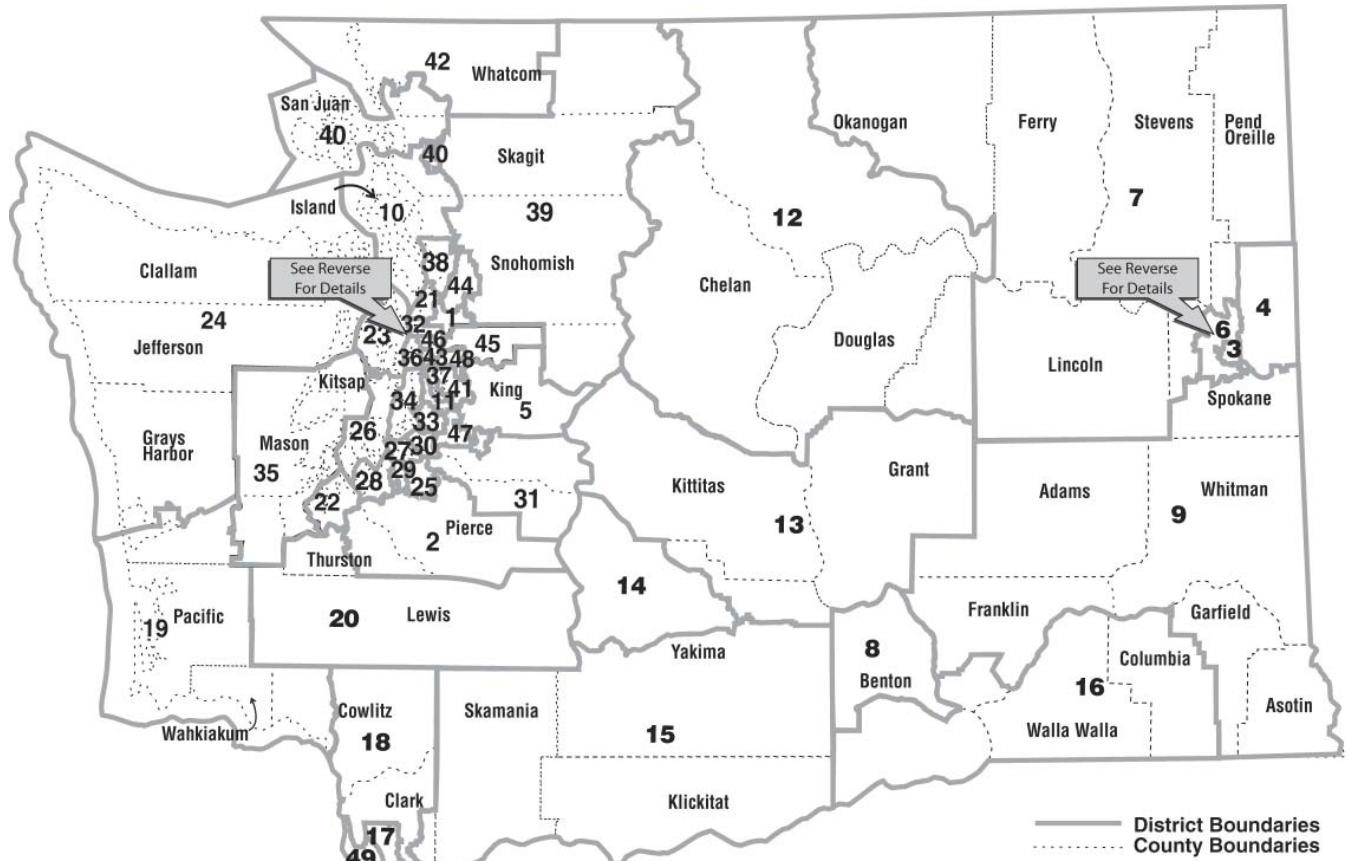

# Statewide Legislative District Map With Legislative Members

- DISTRICT 1**  
Sen. Rosemary McAuliffe, D  
Rep. Derek Stanford, D  
Rep. Luis Moscoso, D
- DISTRICT 2**  
Sen. Randi Becker, R  
Rep. Jim McCune, R  
Rep. J.T. Wilcox R
- DISTRICT 3**  
Sen. Lisa Brown, D  
Rep. Andy Billig, D  
Rep. Timm Ormsby, D
- DISTRICT 4**  
Sen. (open), R  
Rep. Larry Crouse, R  
Rep. Matt Shea, R
- DISTRICT 5**  
Sen. Cheryl Pflug, R  
Rep. Jay Rodne, R  
Rep. Glenn Anderson, R
- DISTRICT 6**  
Sen. Michael Baumgartner, R  
Rep. Kevin Parker, R  
Rep. John Ahern, R
- DISTRICT 7**  
Sen. Bob Morton, R  
Rep. Shelly Short, R  
Rep. Joel Kretz, R
- DISTRICT 8**  
Sen. Jerome Delvin, R  
Rep. Brad Klippert, R  
Rep. Larry Haler, R
- DISTRICT 9**  
Sen. Mark Schoesler, R  
Rep. Susan Fagan, R  
Rep. Joe Schmicke, R
- DISTRICT 10**  
Sen. Mary Margaret Haugen, D  
Rep. Norma Smith, R  
Rep. Barbara Bailey, R

### Vancouver Area