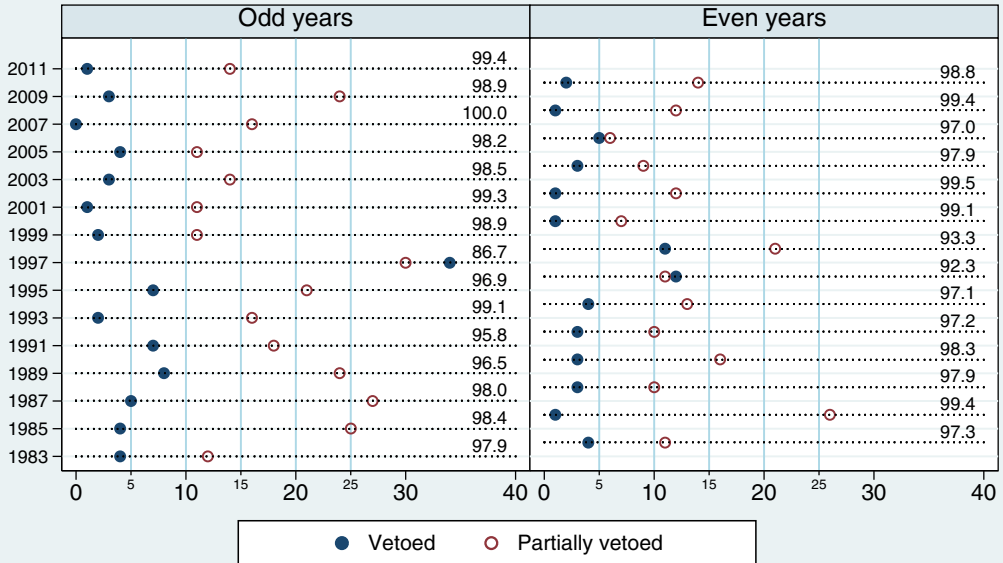

Senate bills vetoed

Number of Senate bills that were vetoed or partially vetoed, for years 1983–2011. Percent bills enacted shown down the right-hand sides.

Note: Special sessions included.