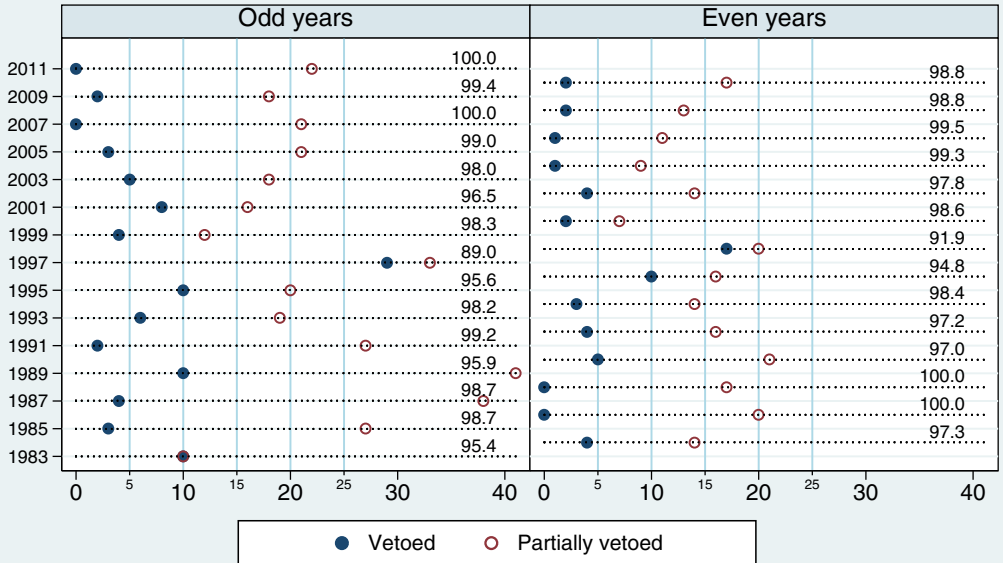

# House bills vetoed

Number of House bills that were vetoed or partially vetoed, for years 1983–2011. Percent bills enacted shown down the right-hand sides.

Note: Special sessions included.